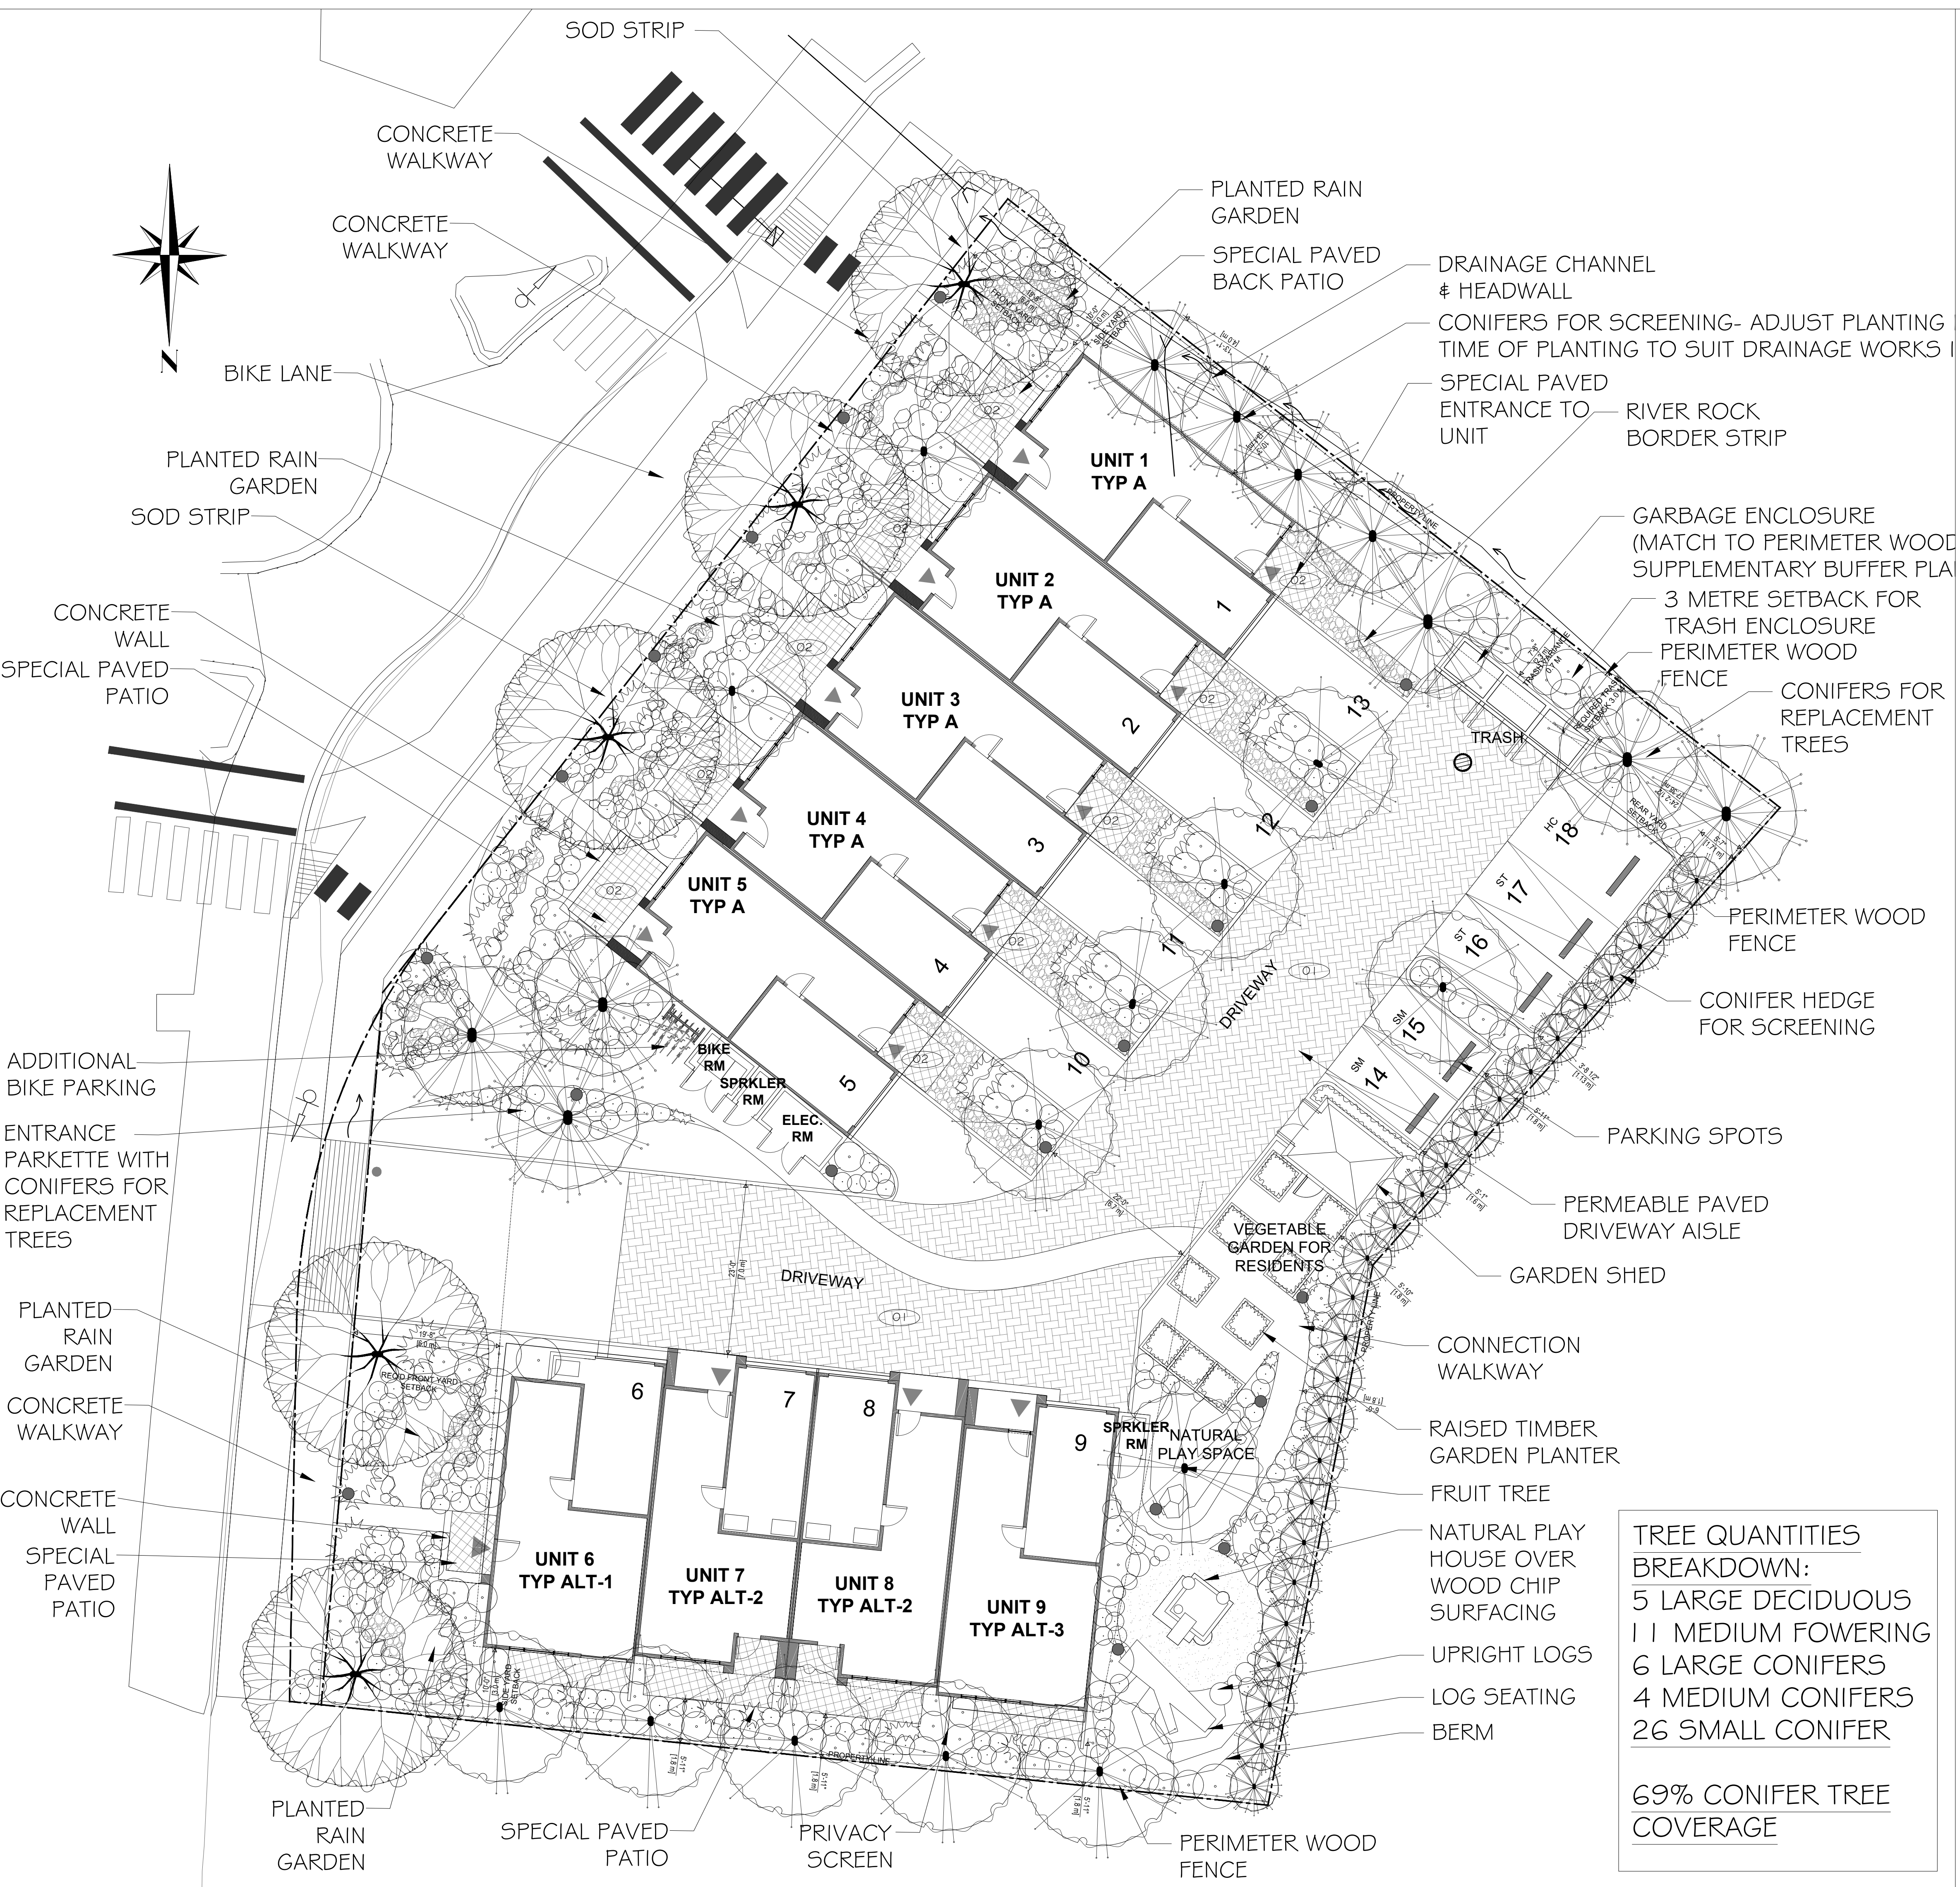

BIKE RACKS
MODEL: CAH-201
QUANTITY: 6
COLOUR: NOBEL (GLOSS)
SUPPLIER: CANAAN SITE FURNISHINGS
PHONE: 1-855-330-1133

BENCH
DESCRIPTION: COMMERCIAL METRO BENCH
QUANTITY: 1
FRAME COLOUR: NOBEL (GLOSS)
WOOD PLASTIC COMPOSITE: WALNUT
SUPPLIER: CANAAN SITE FURNISHINGS
PHONE: 1-855-330-1133

PAVER TYPES

01 TYPE: VENETIAN COBBLE (PERMEABLE PAVER) COLOUR: GRANITE PATTERN: RUNNING BOND SIZE: 6"x12"	02 TYPE: CORTEZ COLOUR: COPPER CANYON PATTERN: 45° STACK BOND SIZE: 24"x24"

LIGHTING LEGEND

- BOLLARDS (x19)
  DESCRIPTION: APTOS BOLLARD
  MODEL: LBAPT-AC
  COLOUR: BRIGHT SILVER GLOSS
  SUPPLIER: FORMS + SURFACES

NOTES:

- REFER TO SUPPLEMENTAL DETAILS (SHEET L2) FOR FENCE, GARBAGE ENCLOSURE AND FURNISHING DETAILS
- REFER TO SHEET L3 FOR FULL PLANTING PLAN (INCLUDING QUANTITIES & SIZES)

TREE QUANTITIES BREAKDOWN:
5 LARGE DECIDUOUS
11 MEDIUM FLOWERING
6 LARGE CONIFERS
4 MEDIUM CONIFERS
26 SMALL CONIFER

69% CONIFER TREE COVERAGE