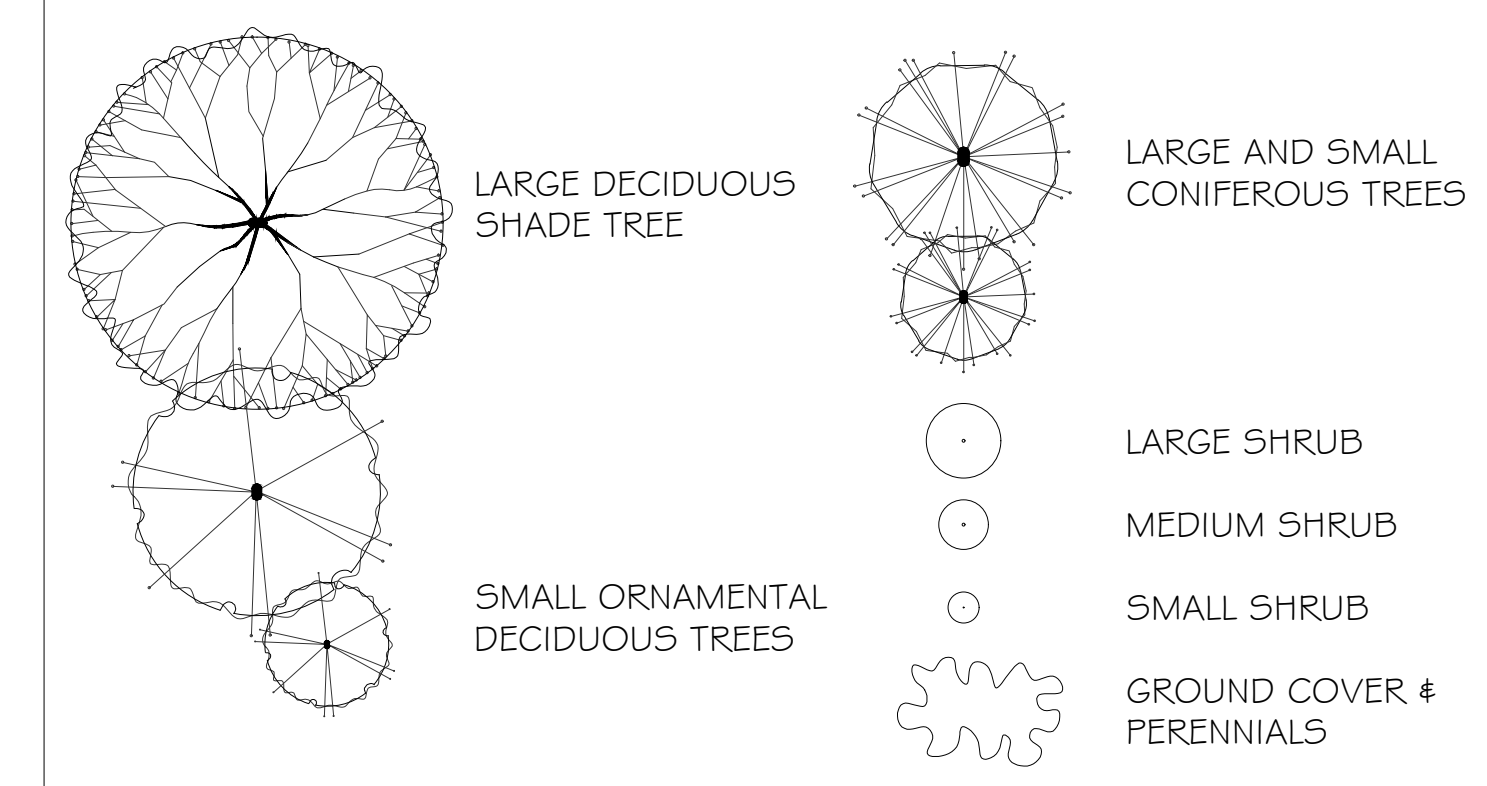

SCALE:
 3/32" = 1'-0"

DRAWING TITLE:
LANDSCAPE CONCEPT PLAN

SHEET:

L1

SOFTSCAPE LEGEND

BIKE RACKS
 MODEL: CAH-201
 QUANTITY: 6
 COLOUR: NOBEL (GLOSS)
 SUPPLIER: CANAAN SITE FURNISHINGS
 PHONE: 1-855-330-1133

BENCH
 DESCRIPTION: COMMERCIAL METRO BENCH
 QUANTITY: 1
 FRAME COLOUR: NOBEL (GLOSS)
 WOOD PLASTIC COMPOSITE: WALNUT
 SUPPLIER: CANAAN SITE FURNISHINGS
 PHONE: 1-855-330-1133

PAVER TYPES

01 TYPE: VENETIAN COBBLE (PERMEABLE PAVER) COLOUR: GRANITE PATTERN: RUNNING BOND SIZE: 6"x12"	02 TYPE: CORTEZ COLOUR: COPPER CANYON PATTERN: 45° STACK BOND SIZE: 24"x24"
---	--